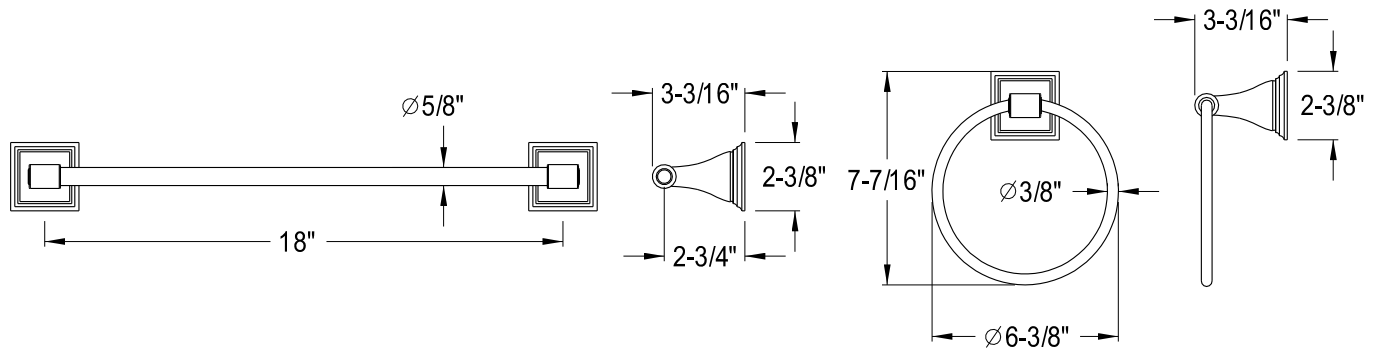

BAHK61 21 2478K, C, ORB, SN

24" & 18" Towel Bar, Towel Ring, Robe Hook, Toilet Paper Holder

24" Towel Bar

18" Towel Bar

Towel Ring

Robe Hook

Toilet Paper Holder