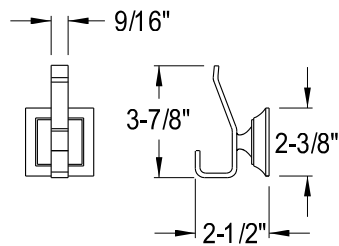

BAHK61 21 2478K, C, ORB, SN

24" & 18" Towel Bar, Towel Ring, Robe Hook, Toilet Paper Holder

24" Towel Bar

18" Towel Bar

Towel Ring

Robe Hook

Toilet Paper Holder